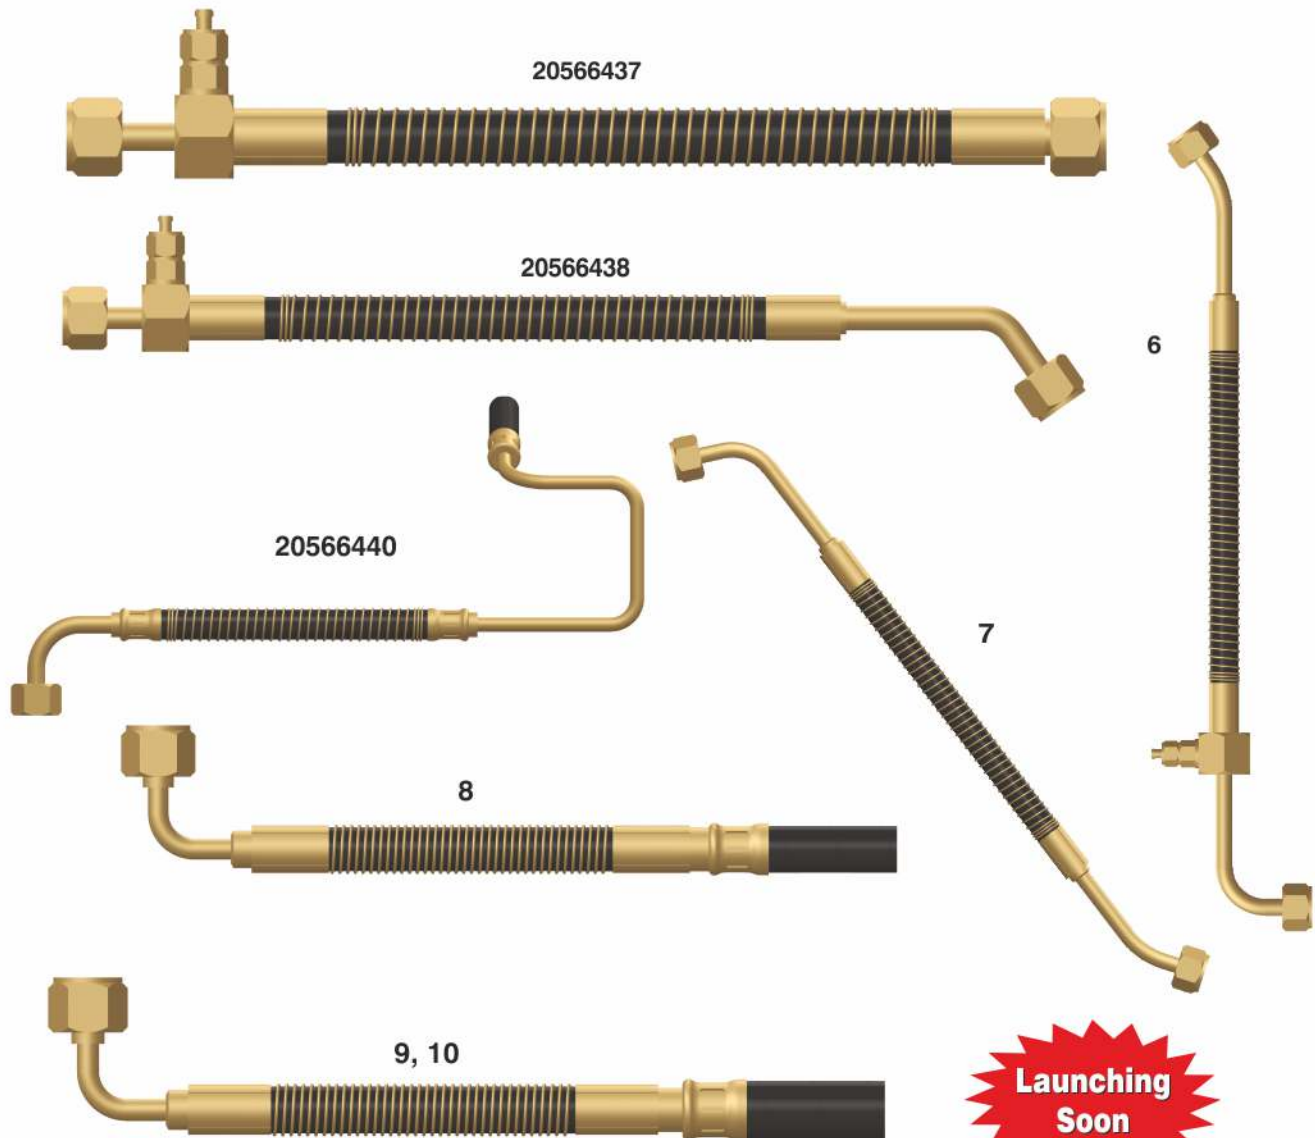

MISC POWER STEERING HOSE TATA 1613

S. No.	Description		
20566437	Power Steering Hose Small W / Valve	15"	1613 Turbo
2	Power Steering Hose with Valve	20"	1613 Hyva Turbo
20566438	Power Steering Hose Big	23"	1613 Turbo
4	Power Steering Hose Med. 475mm Bend Type /With Valve	19"	
20566440	Main Power Steering Hose ZF	19"	1613 Euro II
6	Power Steering Hose Double bend / Valve	46"	1613 Turbo
7	Power Steering Hose Double bend w/o Valve	46"	1613 Turbo
8	Power Steering Hose 22x1.5 Bend/ Open 16mm	41"	1613 SK
9	Power Steering Hose 26x1.5 Bend/ Open 22mm	41"	1613 SK
10	Power Steering Hose 26x1.5 Bend/ Open 22mm	63"	1613 SK

**Launching
Soon**