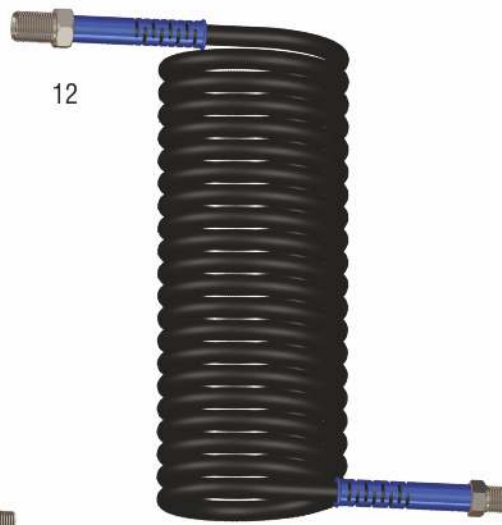

AIR PRESSURE TROLLY PIPE (COIL TYPE)

S. No.	Description	
1	Trolley Pipe (Coil Type) 5 meter 1/2" BSP	Leyland
2	Trolley Pipe (Coil Type) 7 meter 1/2" BSP	Leyland
3	Trolley Pipe (Coil Type) 9 meter 1/2" BSP	Leyland
4	Trolley Pipe (Coil Type) 10 meter 16x1.5 Male X 1/2" BSP	Leyland
5	Trolley Pipe (Coil Type) 5 meter 18x1.5	TC/1613/2515
6	Trolley Pipe (Coil Type) 7 meter 18x1.5	TC/1613/2515
7	Trolley Pipe (Coil Type) 9 meter 18x1.5	TC/1613/2515
8	Trolley Pipe (Coil Type) 5 meter 18x1.5 Male	Tata 3118/3516
9	Trolley Pipe (Coil Type) 7 meter 18x1.5 Male	Tata 3118/3516
10	Trolley Pipe (Coil Type) 8 meter 18x1.5 Male	Tata 3118/3516
11	Trolley Pipe (Coil Type) 10 meter 18x1.5 Male	Tata 3118/3516
12	Trolley Pipe (Coil Type) 10 meter 16x1.5 Male x 18x1.5 Male	Euro 4

**Launching
Soon**