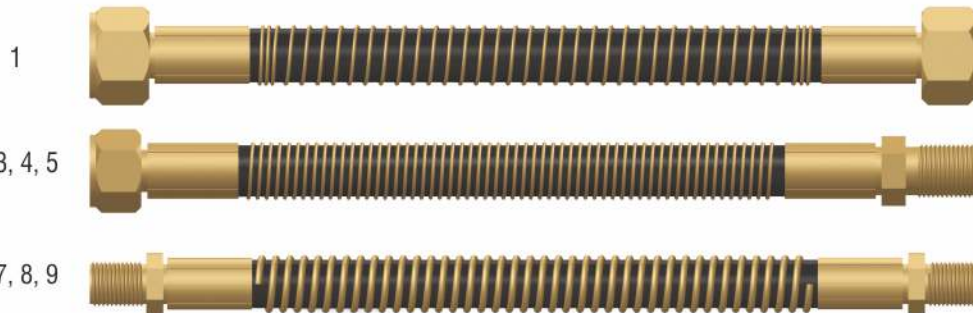

POWER STEERING HOSE - 22 No. 18x1.5

S. No.	Description		
1	Power Steering Hose Double Nut	26"	2515/2516 N/m TC
2	Power Steering Hose Nut/ Union	20"	2515/2516 N/m TC
3	Power Steering Hose Nut/ Union	26"	2515/2516 N/m TC
4	Power Steering Hose Nut/ Union	28"	2515/2516 N/m TC
5	Power Steering Hose Nut/ Union	36"	2515/2516 N/m TC
6	Power Steering Hose Double Union	20"	2515/2516 N/m TC
7	Power Steering Hose Double Union	26"	2515 TC
8	Power Steering Hose Double Union	28"	2515/2516 N/m TC
9	Power Steering Hose Double Union	36"	2515/2516 N/m TC