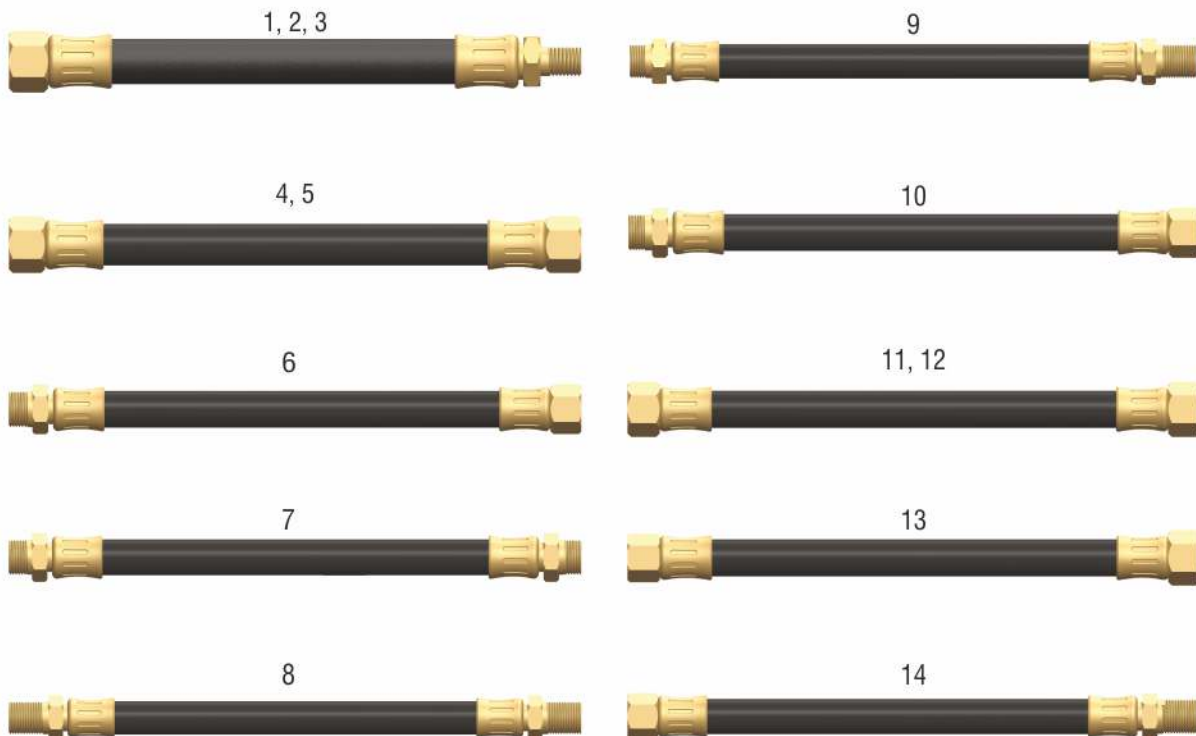

LEYLAND AIR BRAKE HOSES

S. No.	Description		
1	Air Brake Hose Front (18mm Nut / 14mm Union)	25.50"	370
2	Air Brake Hose Front (18mm Nut / 14mm Union)	30"	370 New Model
3	Air Brake Hose Front (18mm Nut / 14mm Union)	33"	370 New Model
4	Air Brake Hose Rear (18mm Nut / 18mm Nut)	25.50"	370 / Iveco 709/ 909
5	Air Brake Hose Rear (18mm Nut / 18mm Nut)	30"	
6	Air Brake Hose Rear (18mm Nut / 22mm Union)	25.50"	3516/2516/ 2214
7	Hand Brake Delivery Hose (22mm Union Both Side)	26"	3516/2516/ 2214
8	Dual Brake Valve Inlet (22 mm Union Long Both Side)	26"	3516/2516/ 2214
9	Hand Brake Valve Inlet (22mm Union / 22mm Union Long)	26"	3516/2516/ 2214
10	Hand Brake Hose Rear (22mm Nut / 22 mm Union)	26"	3516/2516/ 2214
11	Air Brake Hose Rear (22mm Nut Both Side)	26"	3516/2516/ 2214
12	Air Brake Hose Rear (22mm Nut Both Side)	30"	3516/2516/ 2214
13	Hand Brake Valve Inlet (22mm Nut / 18mm Nut)	26"	3516/2516/ 2214
14	Air Brake Hose Rear (18mm Nut / 18mm Long Union)	26"	3516/2516/ 2214

**Launching
Soon**